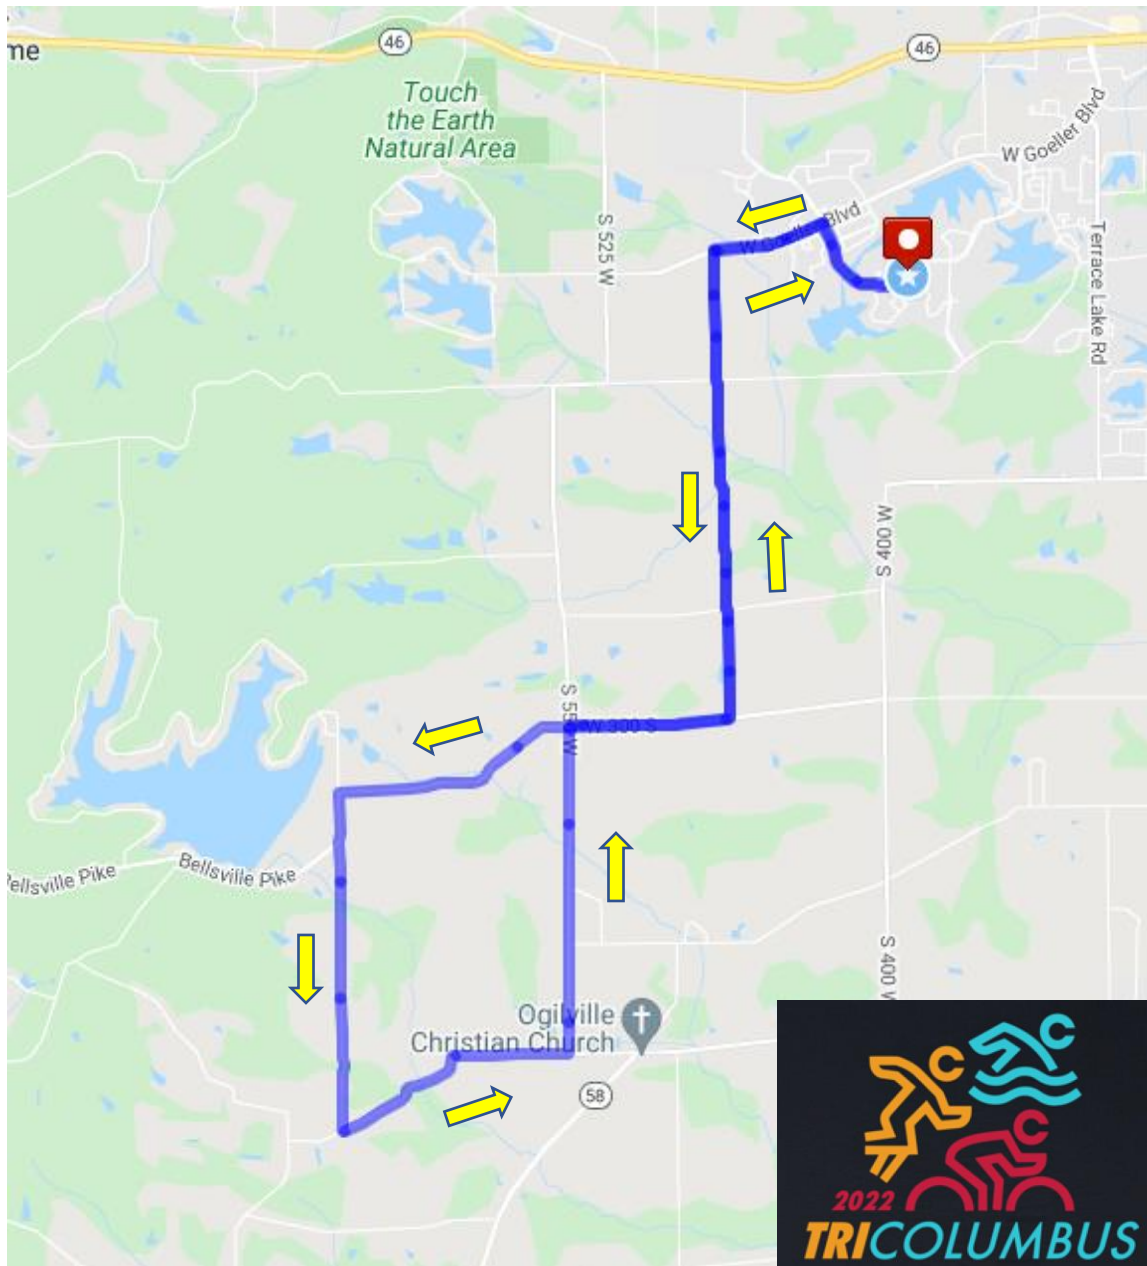

TRI Columbus Bike Course

Athletes will turn right out of transition on Tipton Lakes Blvd. They will turn left onto Goeller Blvd heading out of Tipton Lakes neighborhood and into the country. Turn left on S 475W till you come to a T. Turn right onto W 300S which will T at Grandview Dam. Turn left on S 650W till you come to a T. Turn left onto W 450S and then left onto S 550W. At the 4 way intersection, turn right onto W 300S (at this point you are back on the same course and heading back to transition). Turn left onto S 475W till you come to a T. Turn right onto Goeller Blvd. Then right onto Tipton Lake Blvd and head back to transition.